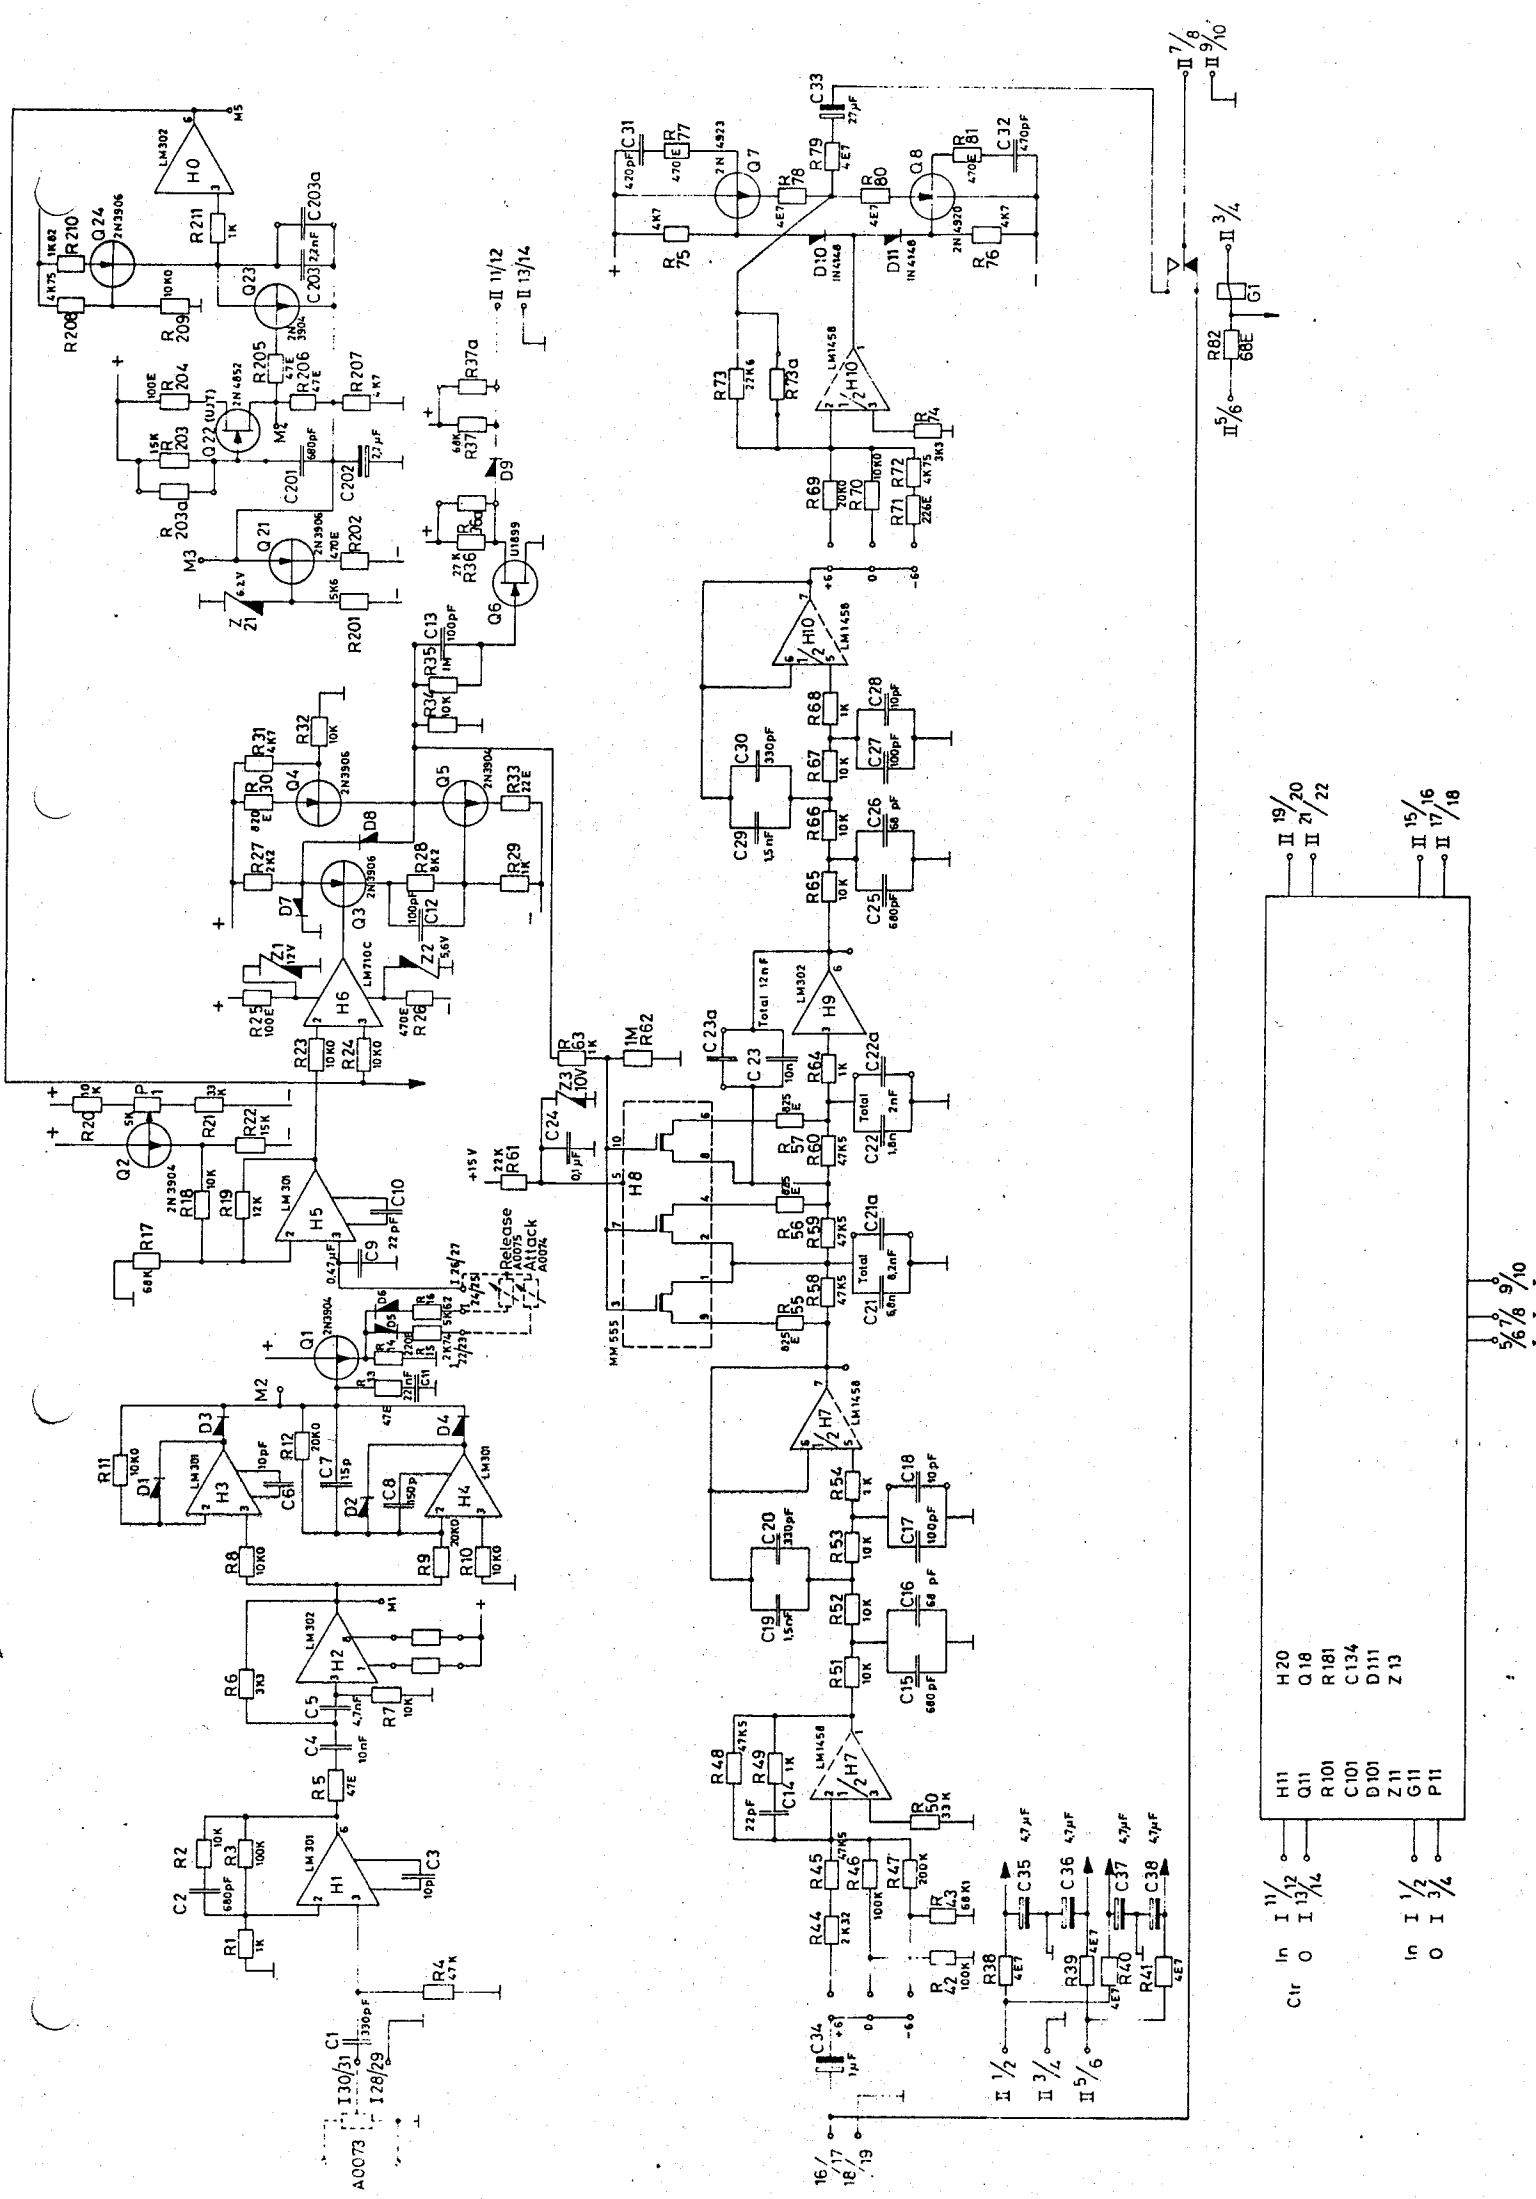

Live
 Neutral
 Screen
 International color code (red)
 International color code (brown/white)

Pin	Label	Pin	Label
1	In 1 1/2	11	H11
2	In 1 3/4	12	Q16
3	In 1 5/6	13	R101
4	In 1 7/8	14	R181
5	In 1 9/10	15	C101
6	In 1 11/12	16	C134
7	In 1 13/14	17	D101
8	In 1 15/16	18	D111
9	In 1 17/18	19	Z13
10	In 1 19/20	20	G11
11	In 1 21/22	21	P11
12	In 1 23/24	22	
13	In 1 25/26	23	
14	In 1 27/28	24	
15	In 1 29/30	25	
16	In 1 31/32	26	
17	In 1 33/34	27	
18	In 1 35/36	28	
19	In 1 37/38	29	
20	In 1 39/40	30	